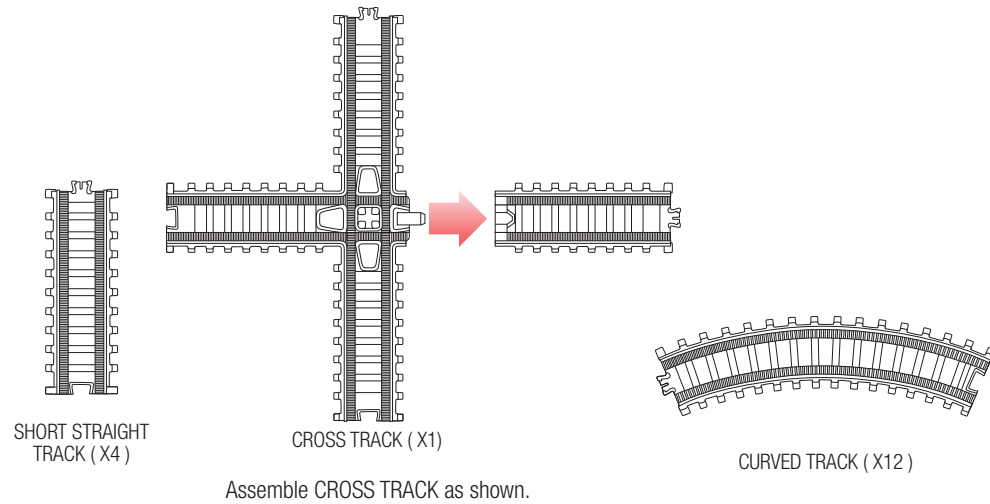

JAKKS Pacific		Product Line: Train World	Minimum Packaging Spec:-
Customer: US	Vendor: Unitech	Studio: HK in house	
Item No.: 48636 (44736)	Version: US	Revision: R1	
Description: Track Pack Instruction Sheet			
Color(s): 1C + PMS 185 M	Coating: x		
Dimension (Width x Height x Depth): 148.5mm W x 210mm H			
Document Artboard Size: x			

4+

ITEM NO. 48636

POWER TRAINS

COLLECT >>> CONNECT >>> EXPAND

FIGURE 8 TRACK PACK* CONTENTS

OR